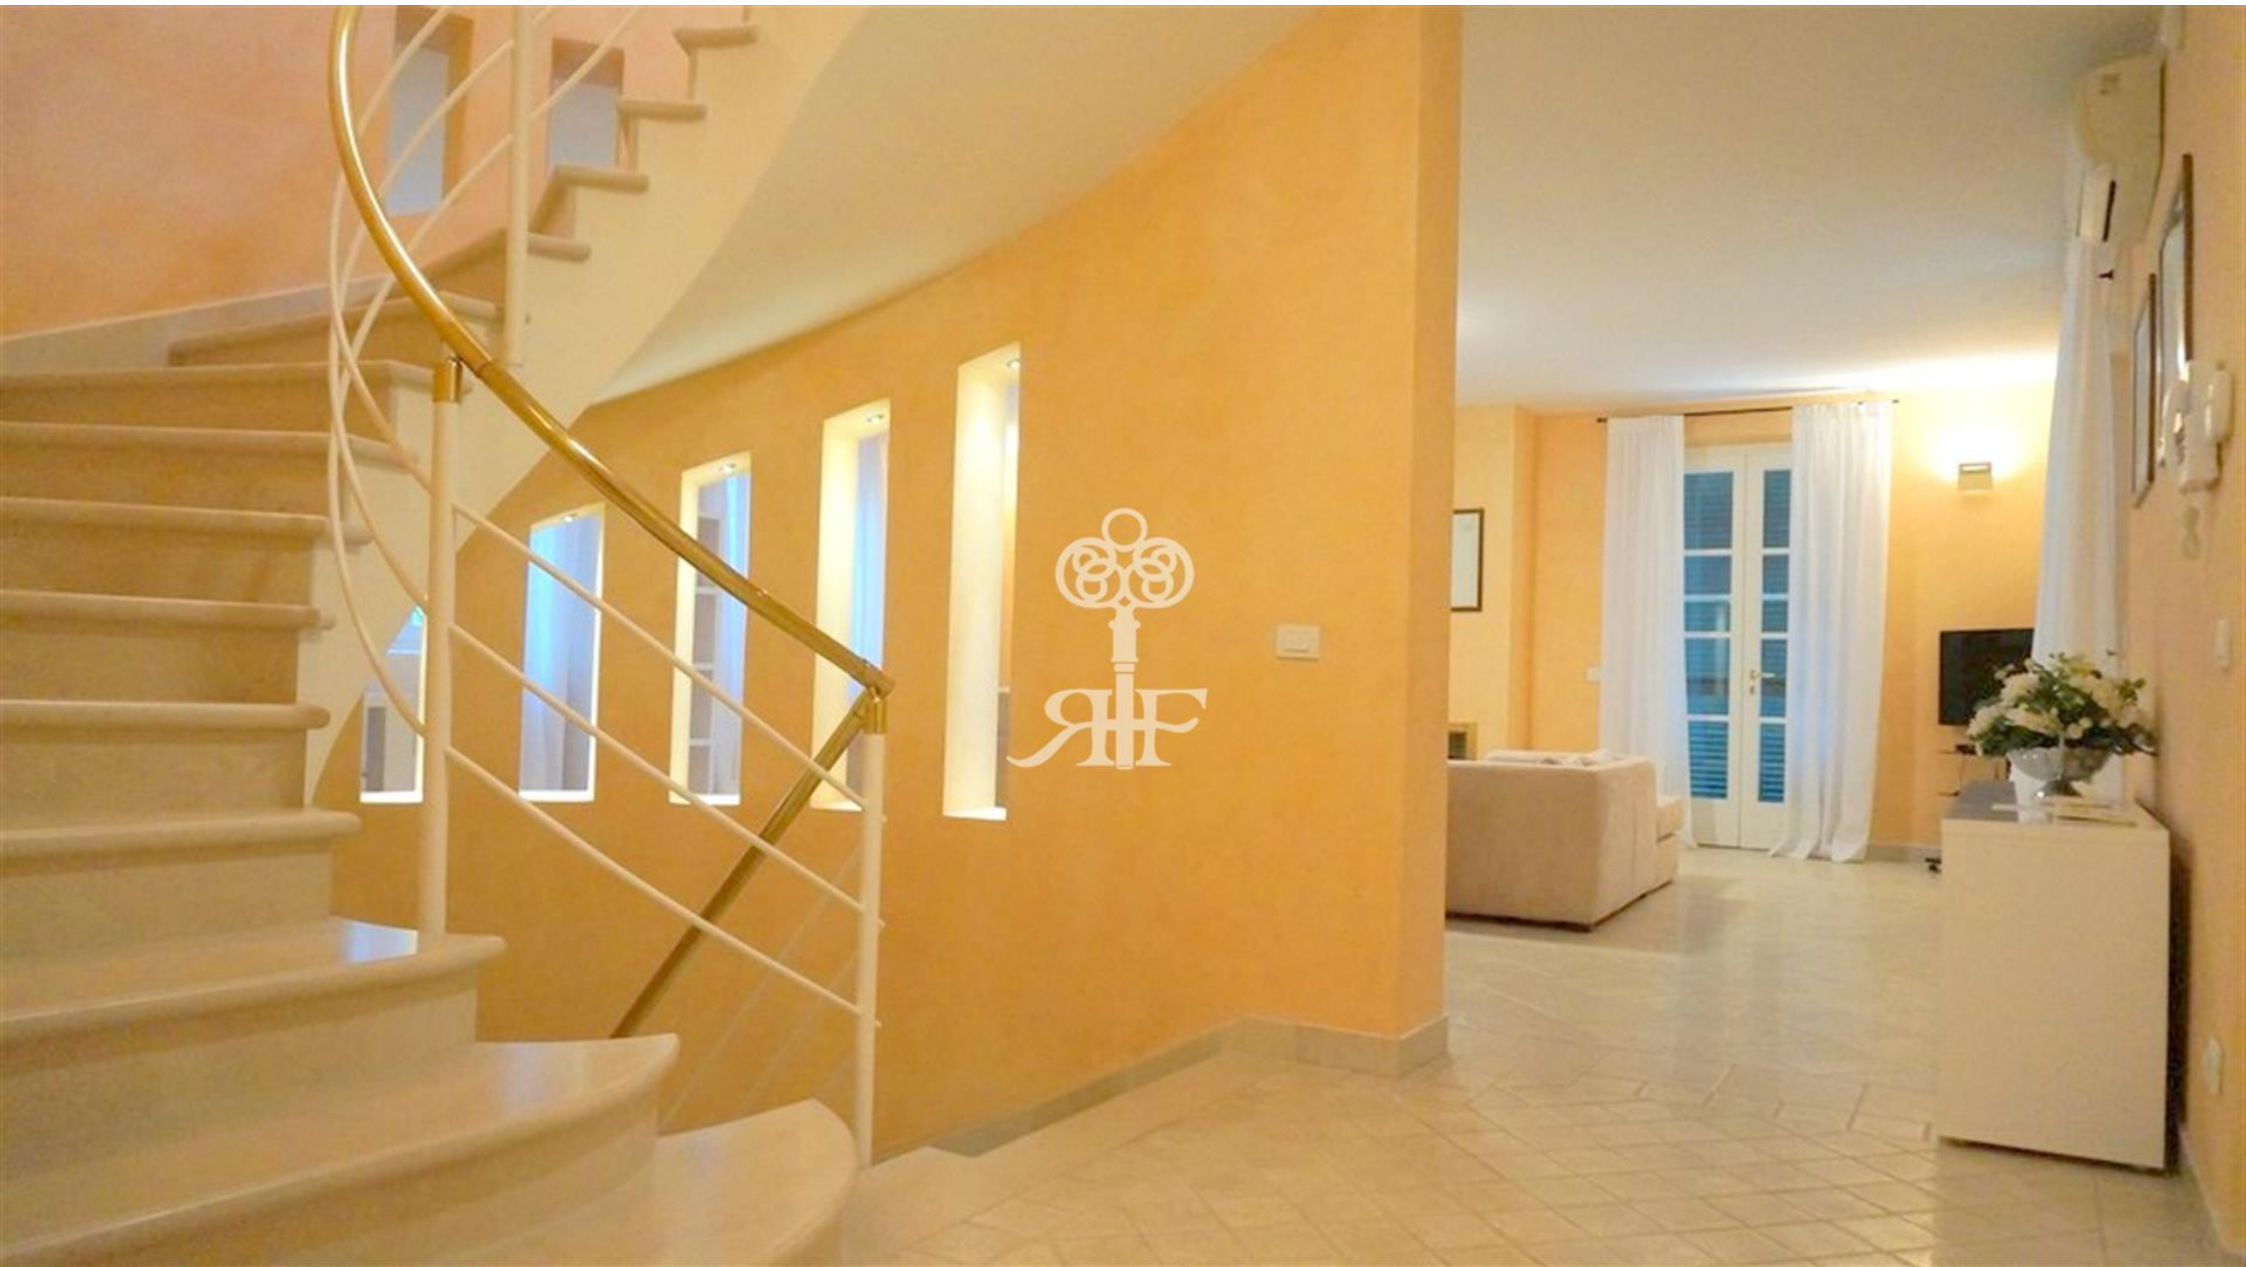

ROYAL FORTE
Real Estate

Villa Raphael

312 m²

1200 m²

1200 mt

Beautiful villa of recent construction with swimming pool and tidy green garden of 1200 m²

It is situated in Roma Imperiale (Forte dei Marmi) in a very peaceful place.

On the ground floor it has a spacious living room with access to the veranda, kitchen with access to the second veranda, bedroom with sofa-bed, bathroom with shower.

On the first floor there is the master bedroom with own bathroom and huge terrace, two bedrooms with own bathrooms.

The basement consists of bedroom, bathroom, second living room, laundry.

Surface of ground floor is 102 m², first floor 102 m², basement 108 m².

RAIF

Logo watermark featuring a stylized monogram 'RIF' with a decorative flourish above it.