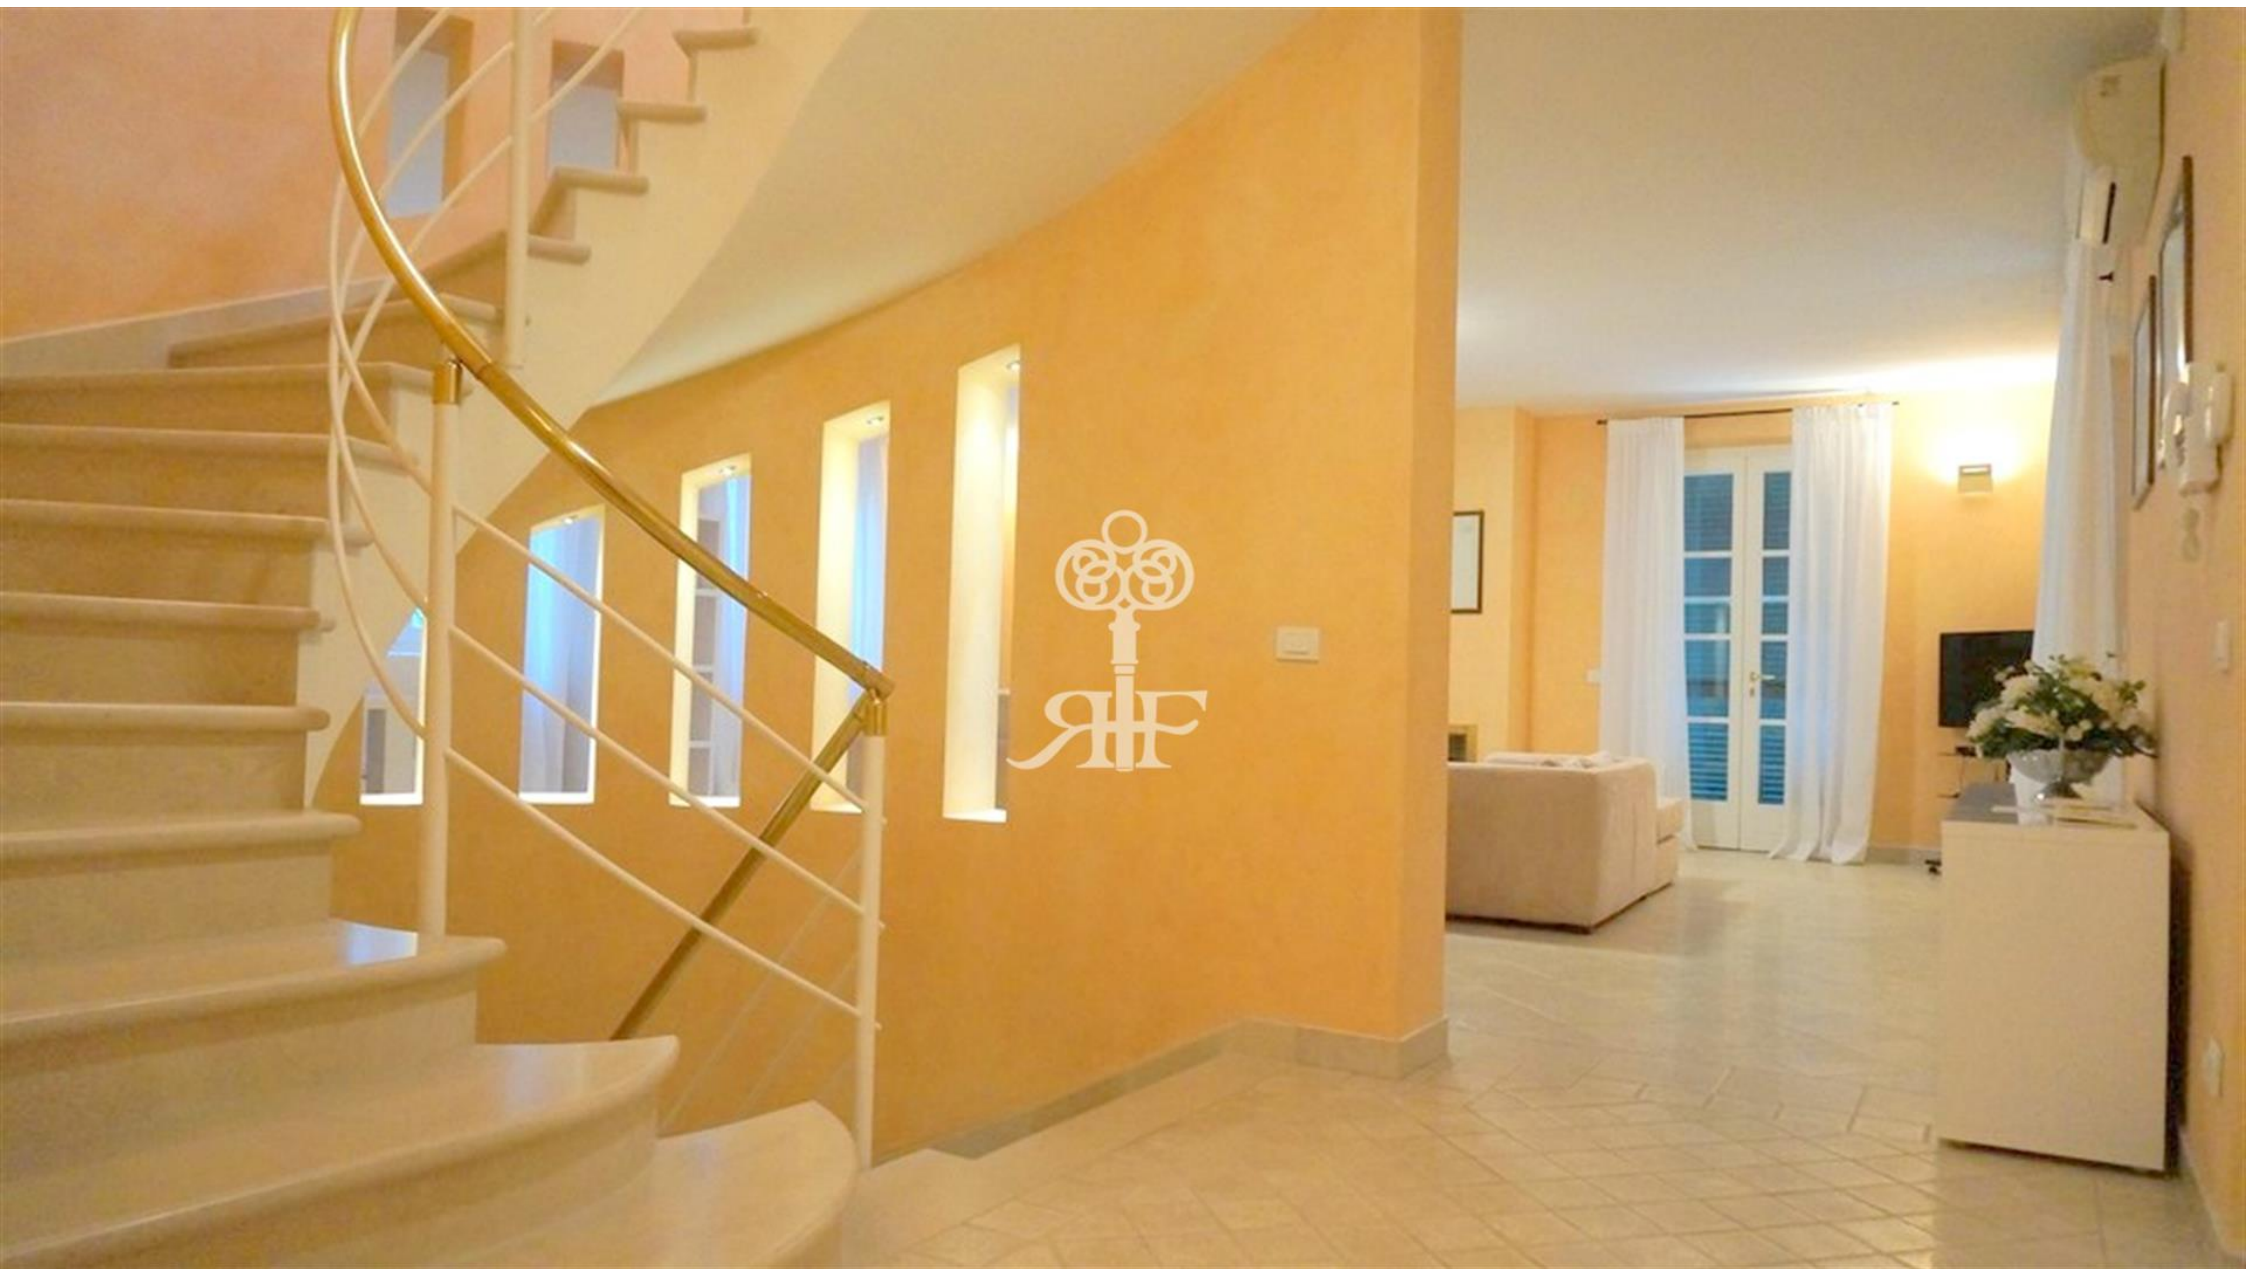

ROYAL FORTE
Real Estate

Villa Raphael

312 m²

1200 m²

1200 mt

Beautiful villa of recent construction with swimming pool and tidy green garden of 1200 m²

It is situated in Roma Imperiale (Forte dei Marmi) in a very peaceful place.

On the ground floor it has a spacious living room with access to the veranda, kitchen with access to the second veranda, bedroom with sofa-bed, bathroom with shower.

On the first floor there is the master bedroom with own bathroom and huge terrace, two bedrooms with own bathrooms.

The basement consists of bedroom, bathroom, second living room, laundry.

Surface of ground floor is 102 m², first floor 102 m², basement 108 m².

RAIF

Logo watermark featuring a stylized monogram 'RIF' with a decorative flourish above it.