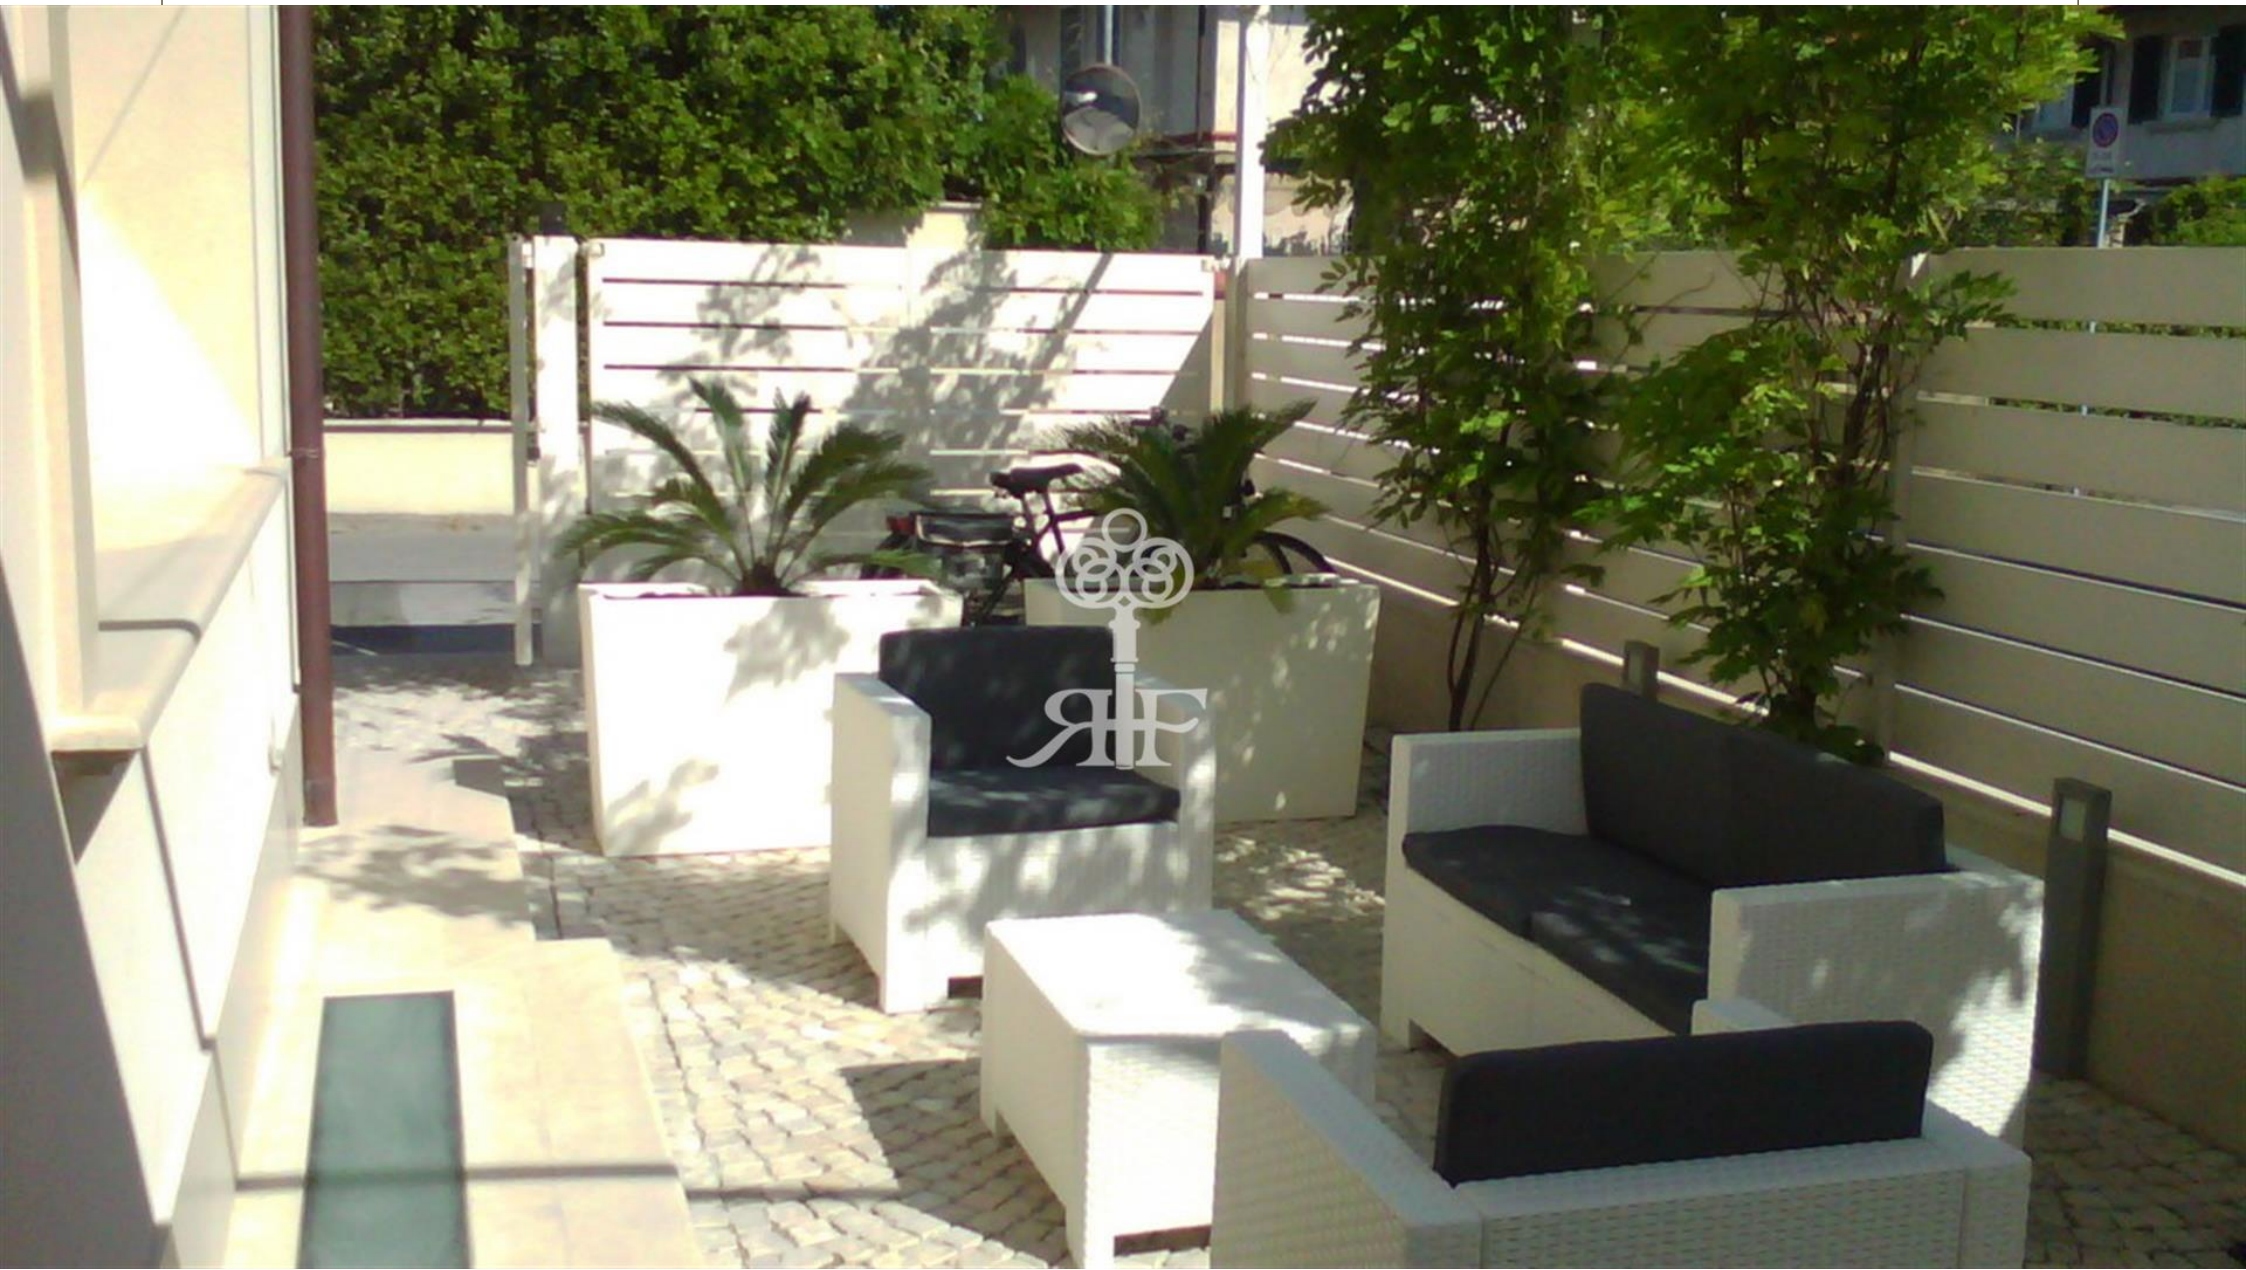

ROYAL FORTE
Real Estate

Villa Chaplin

220 m²

100 m²

400 mt

Semi-detached villa located in the center of Forte dei Marmi, about 400 m from the sea

On the ground floor there is a living room, dining room, kitchen and guest bathroom.